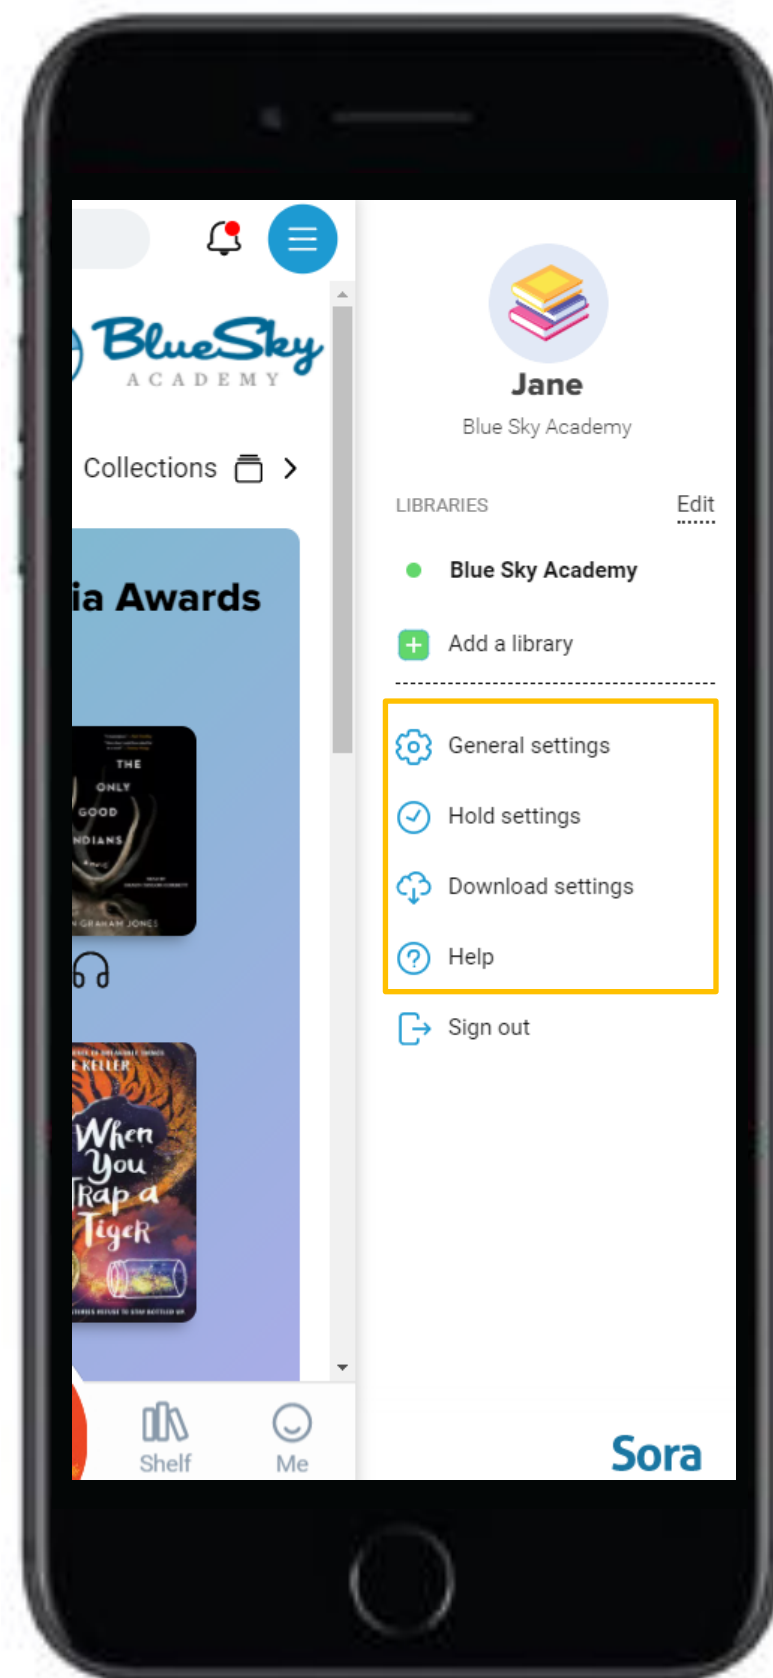

Customize Settings & Get Help

Exploring the Main Menu in Sora

Recap

General settings:

- *Device settings:* reading and listening in Sora or on Kindle.
- *Language settings (browser only):* setting Sora interface language.
- *Display settings:* adding Dyslexic font and/or high contrast to Sora.

Hold settings:

- Freeze or reactivate holds.

Download settings:

- Set limits for automatic downloads.
- Create or adjust offline settings.
- Add a shortcut for Sora (browser).

Help settings:

- Learn how to get started in Sora.
- Troubleshoot an issue in Sora.
- Send a message to OverDrive (13 years and older).