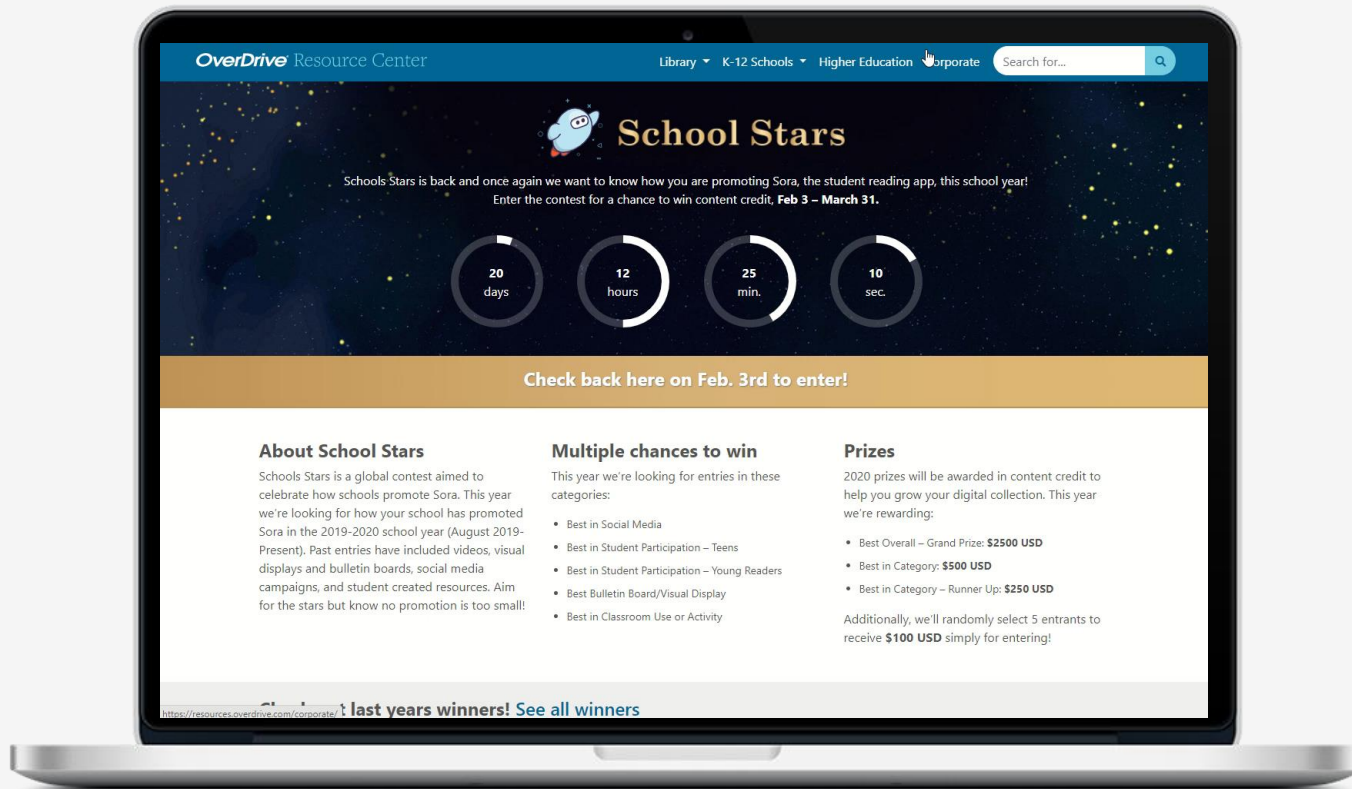

## CHRISTINA DISCUSSES:

**Schools Stars** is a global contest aimed to celebrate how schools promote Sora.

Contest runs February 3-March 31, 2020

<https://resources.overdrive.com/school-stars>