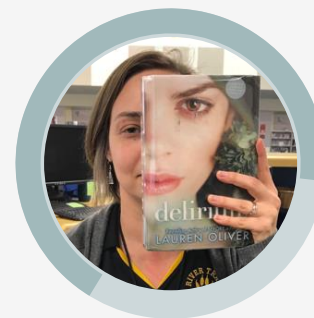

WHO WE ARE

SYDNEY
KALNAY
OverDrive
Training
Manager