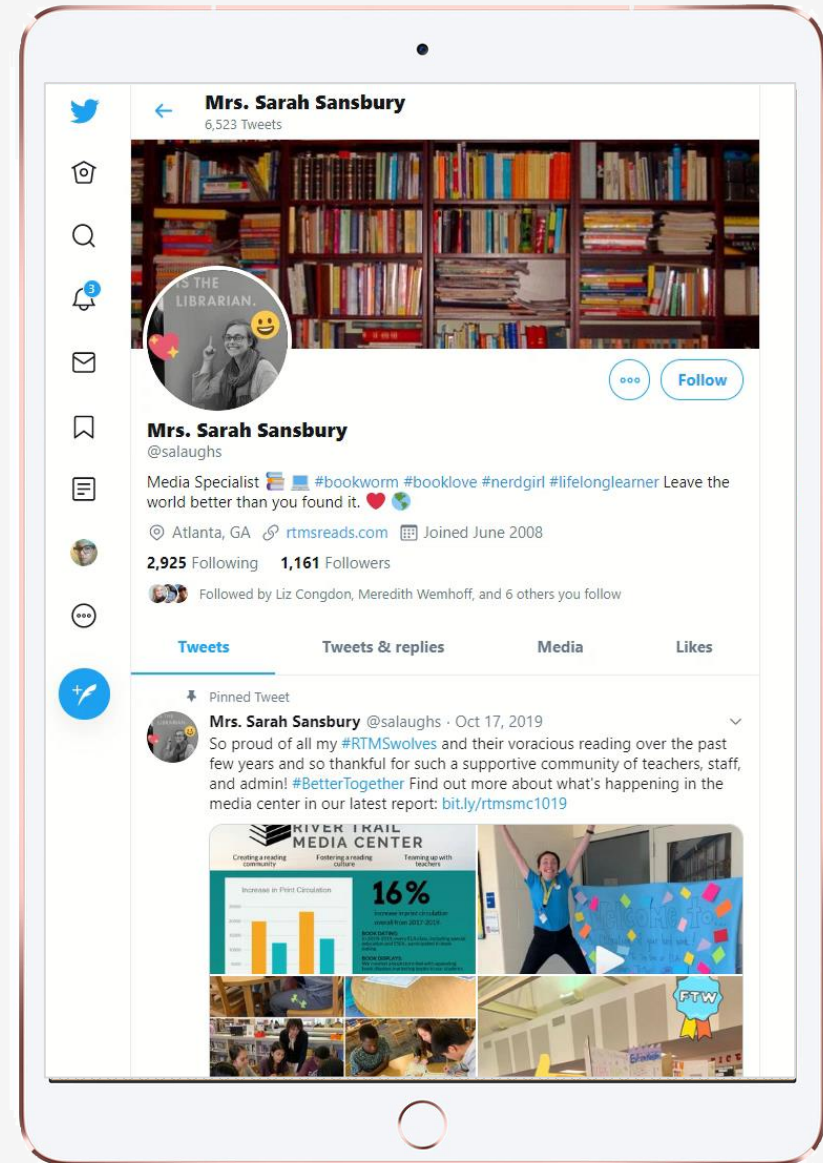

SARAH DISCUSSES:

- Her inspiration for entering School Stars 2019
- Her winning entry
- What's on her current to-do list
- Tips for getting started with promotion/social media