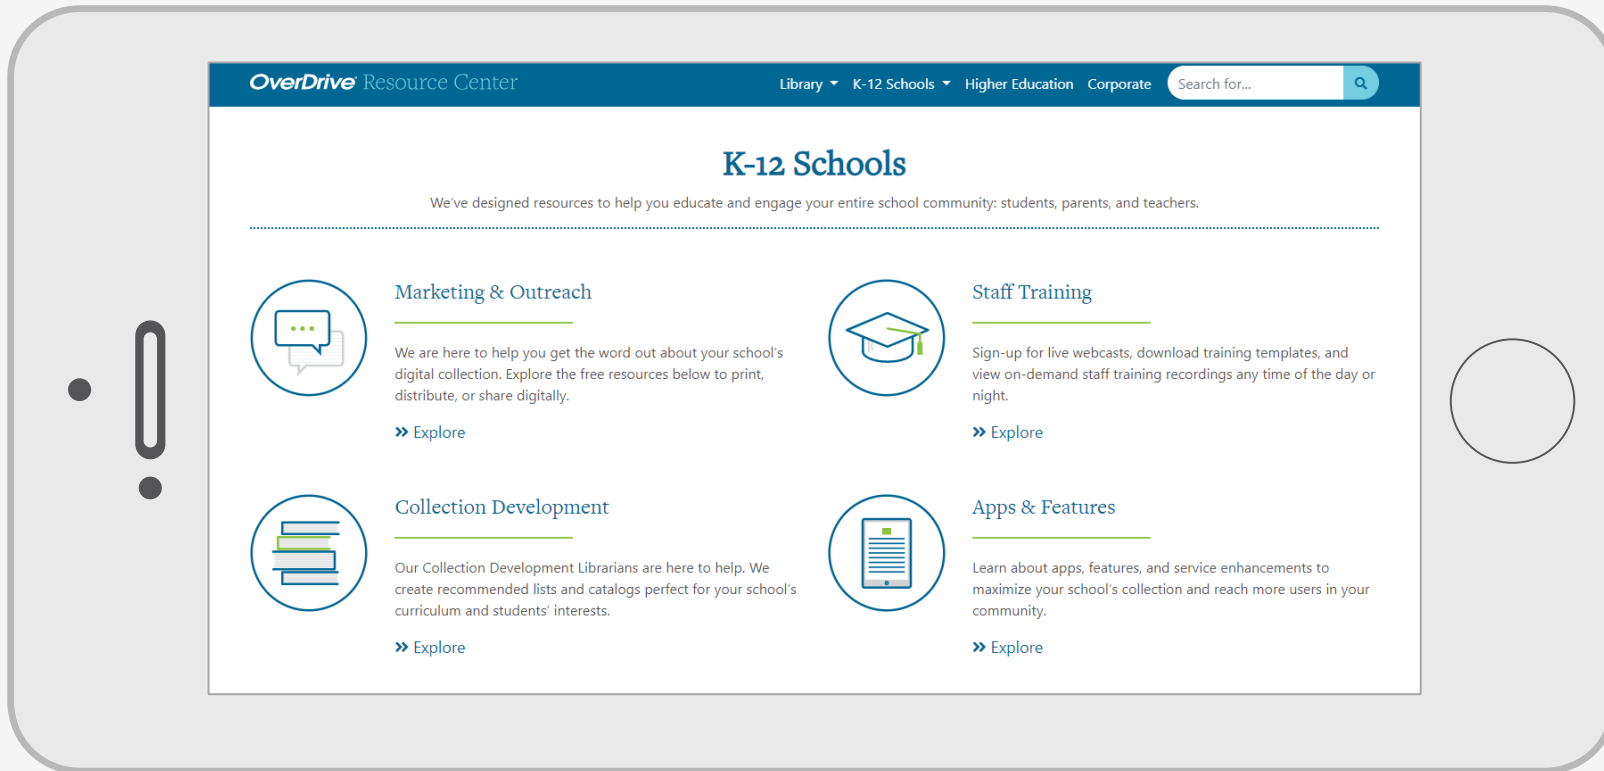

## CHRISTINA DISCUSSES:

**Schools Stars** is a global contest aimed to celebrate how schools promote Sora.

Contest runs February 3-March 31, 2020

<https://resources.overdrive.com/school-stars>

## TAKE A LOOK:

The **OverDrive Resource Center** is designed to help our school partners increase circulation, find new users, and make the most of their investment in their digital collection.

Find a variety of marketing assets, training tools, collection development assistance, and information about OverDrive's apps and features. .