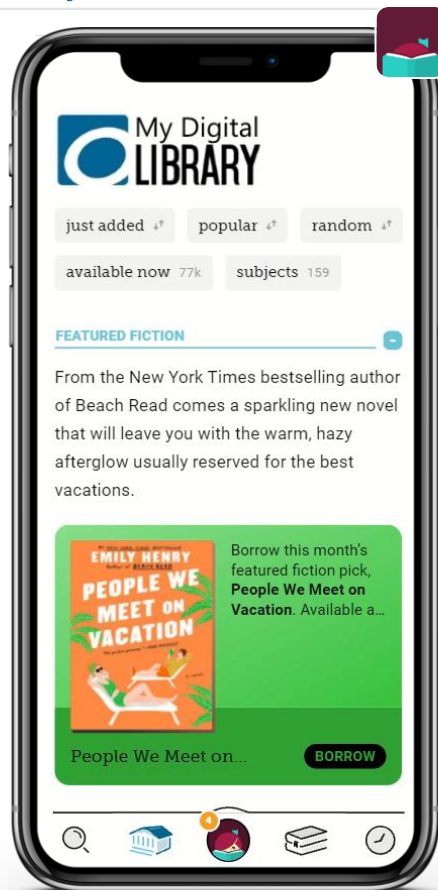

# Customizing the Libby Layout Page

Rearrange content sections on your library's home screen

*Note: Available to standalone library systems and consortia Marketplace accounts only.*

# Library home screen in Libby