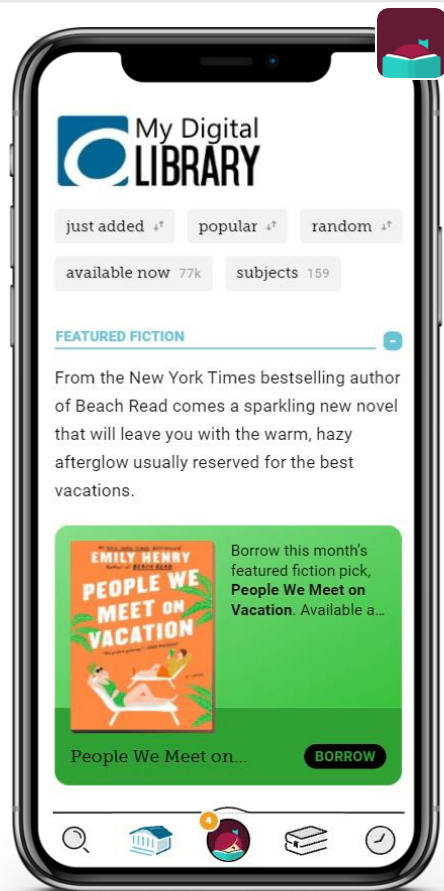

Library home screen in Libby

Libby layout BETA

Library home screen layout

Drag and drop to reorganize content sections on the library home screen in the Libby app.

1. 1 Campaign
   A special content promotion.
2. 2 List
   A hand-picked or automatically generated collection of titles.
3. 3 Guides
   Subsets of your catalog that highlight popular topics.
4. 4 Campaign
   A special content promotion.
5. 5 Extras
   Databases and streaming media.
6. 6 Campaign
   A special content promotion.
7. 7 List
   A hand-picked or automatically generated collection of titles.

Note that Libby will add any remaining lists and campaigns after your ordered sections.

SAVE CANCEL