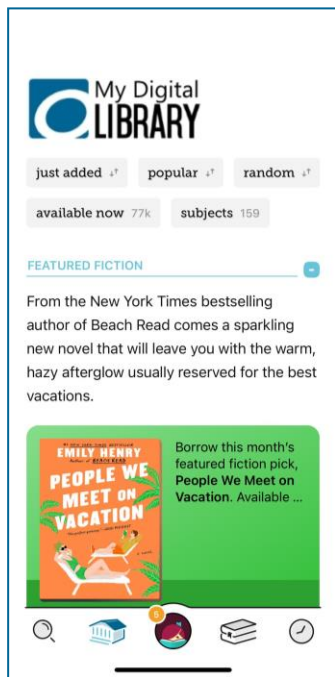

Content sections on library home screen

Campaign