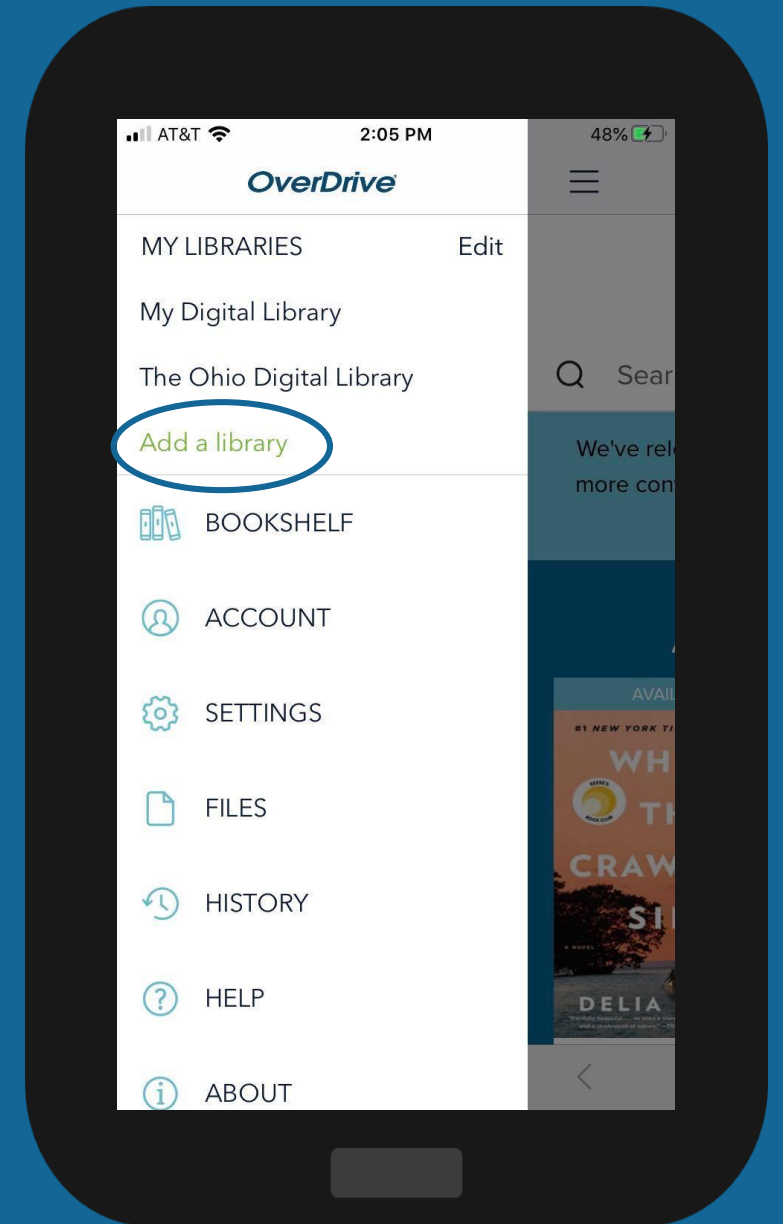

Getting started with the OverDrive App

OverDrive[®]

Signing in

- **Install** the OverDrive app
- **Follow** the prompts
- **Find** your library

Adding multiple libraries

- Open the **Home menu**
- Tap **Add a library**
- **Search** for your library