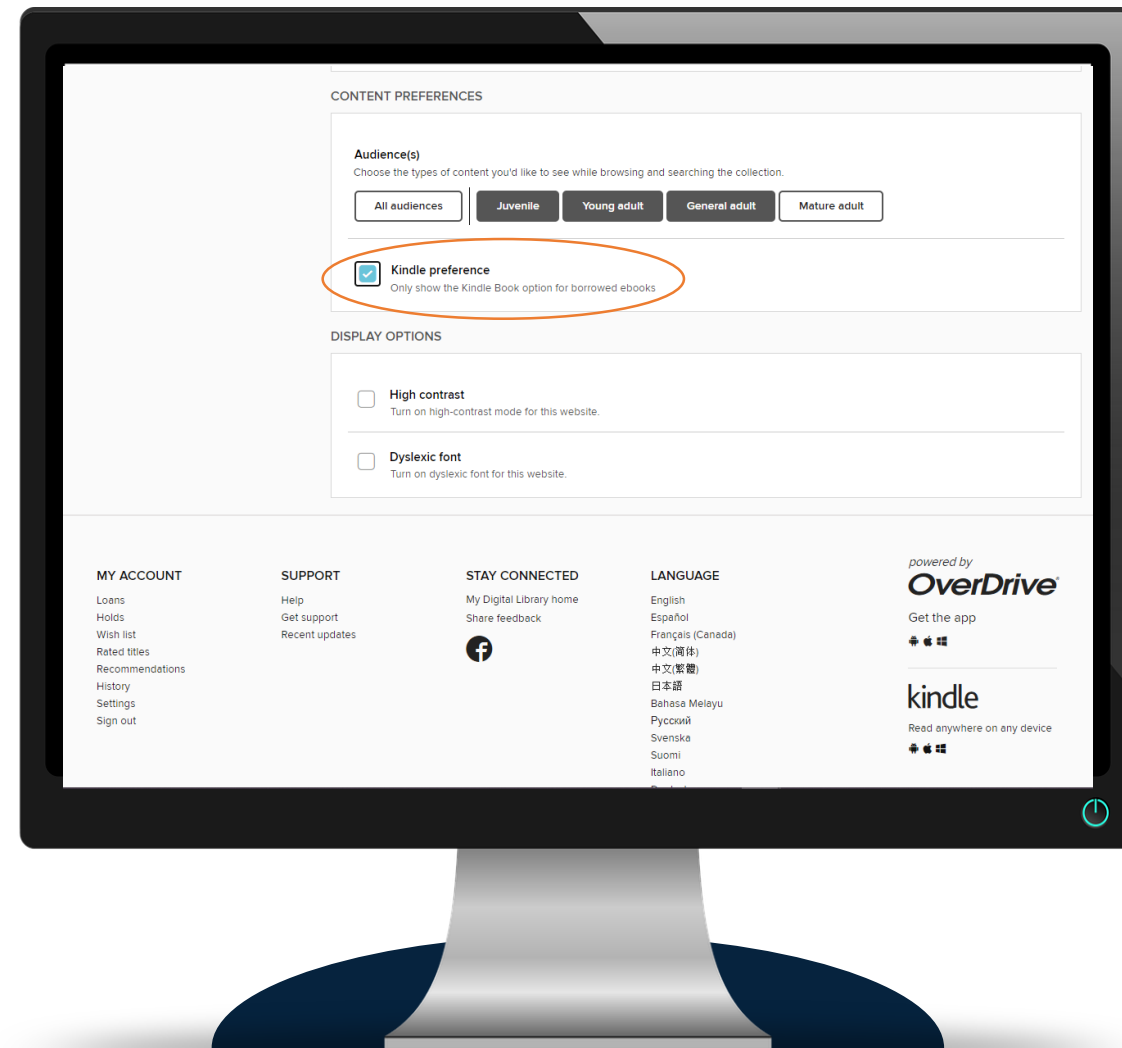

Kindle

- View Kindle-compatible **ebooks**.
- Available for **U.S. libraries** only.
- Titles not available as Kindle Books will show **other download options**.
- **Read-alongs** will show Read now in browser.