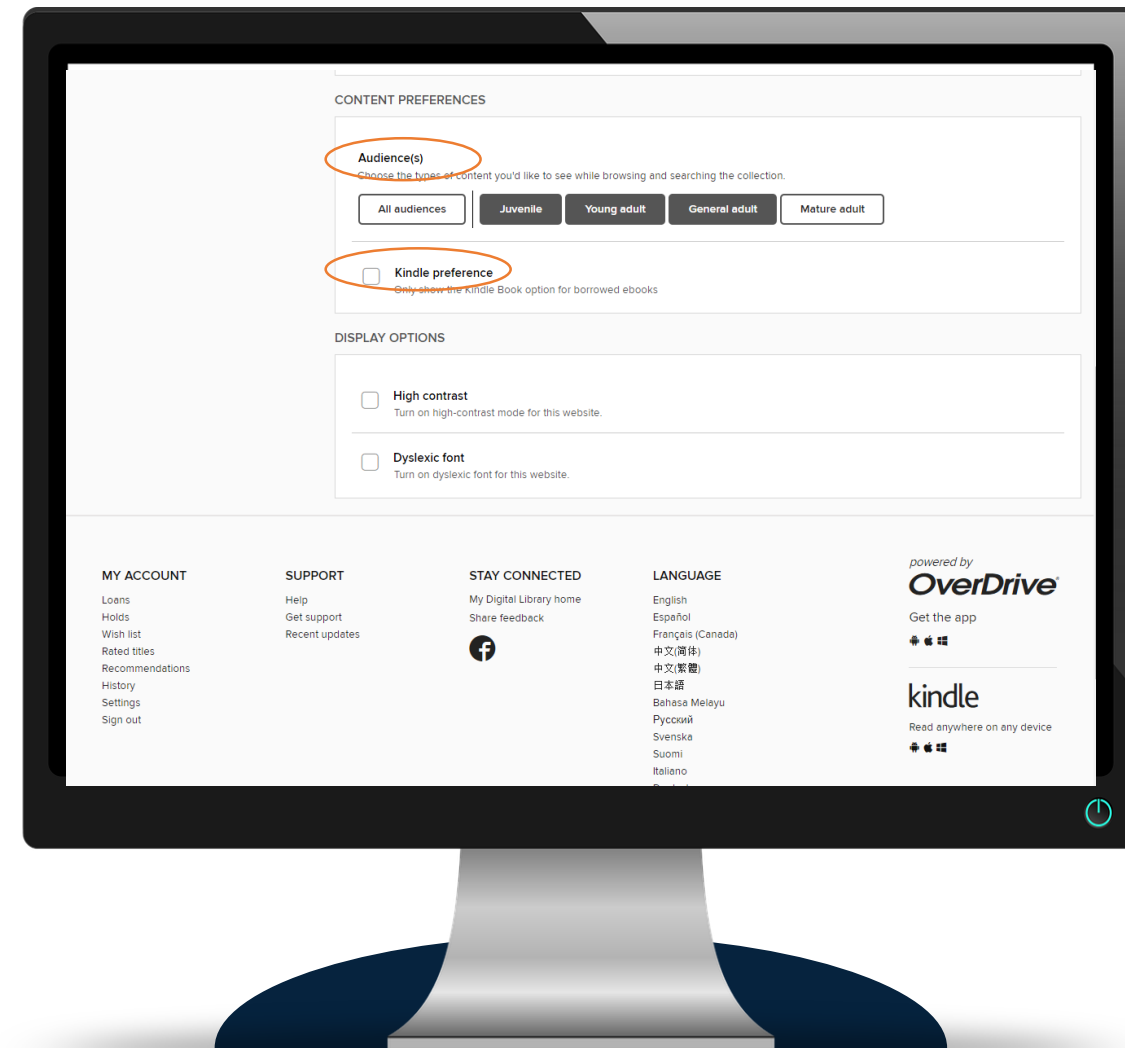

Content preferences

- Choose among four **audience levels**.
- Applies to **browsing** and **searching**.
- Select **Kindle book** option.