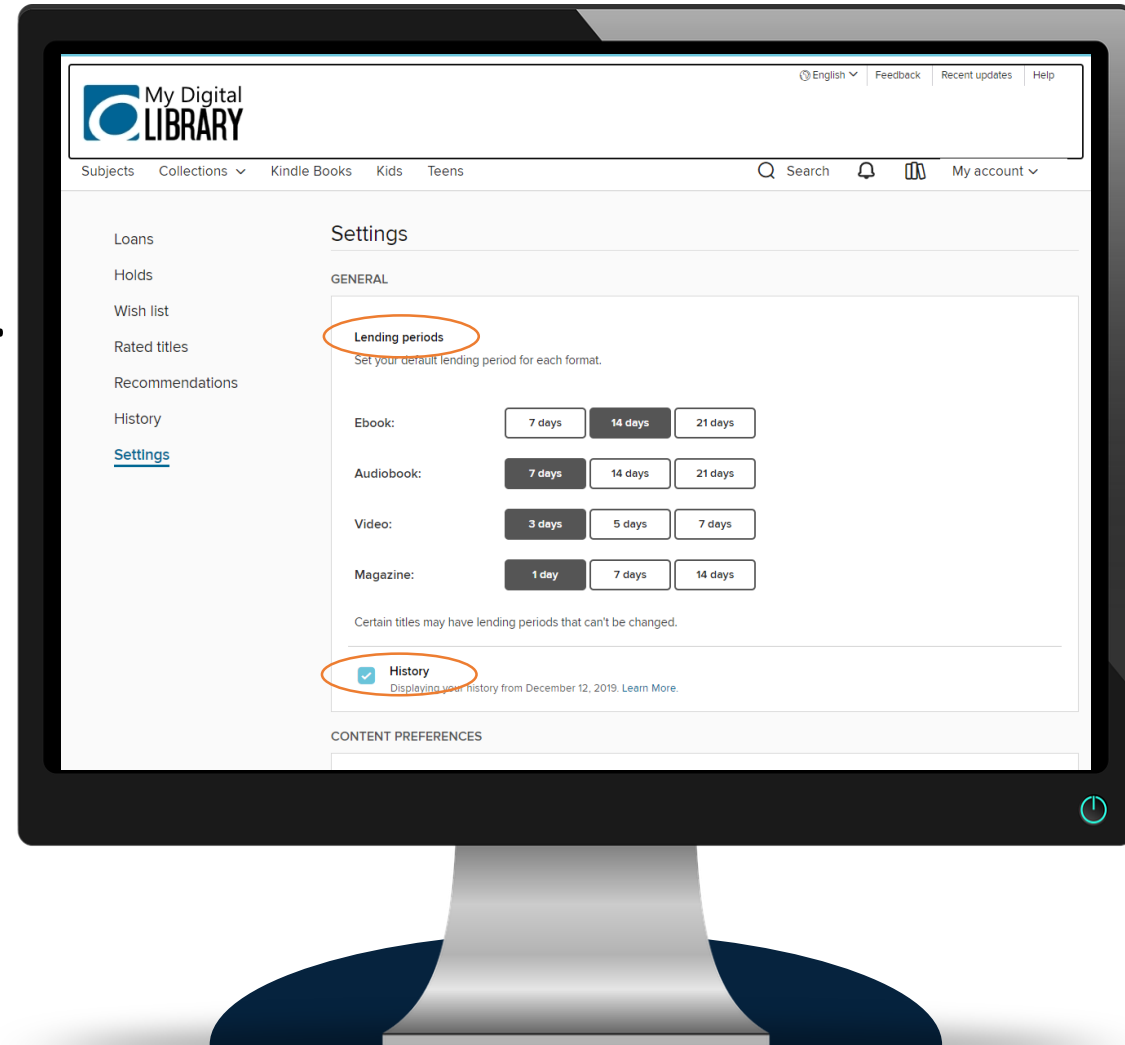

Customization Features

On your Digital Library Website

OverDrive[®]

General Settings

- Options **vary by library**.
- Change **default** lending period.
- Change **individual title** lending period.
- **Hide** or **display** reading history.

Site display

- Provide **optimal experience** for readers.
- **High contrast** display option.
- **Dyslexic font** display option.

DISPLAY OPTIONS

- High contrast**
Turn on high-contrast mode for this website.
- Dyslexic font**
Turn on dyslexic font for this website.