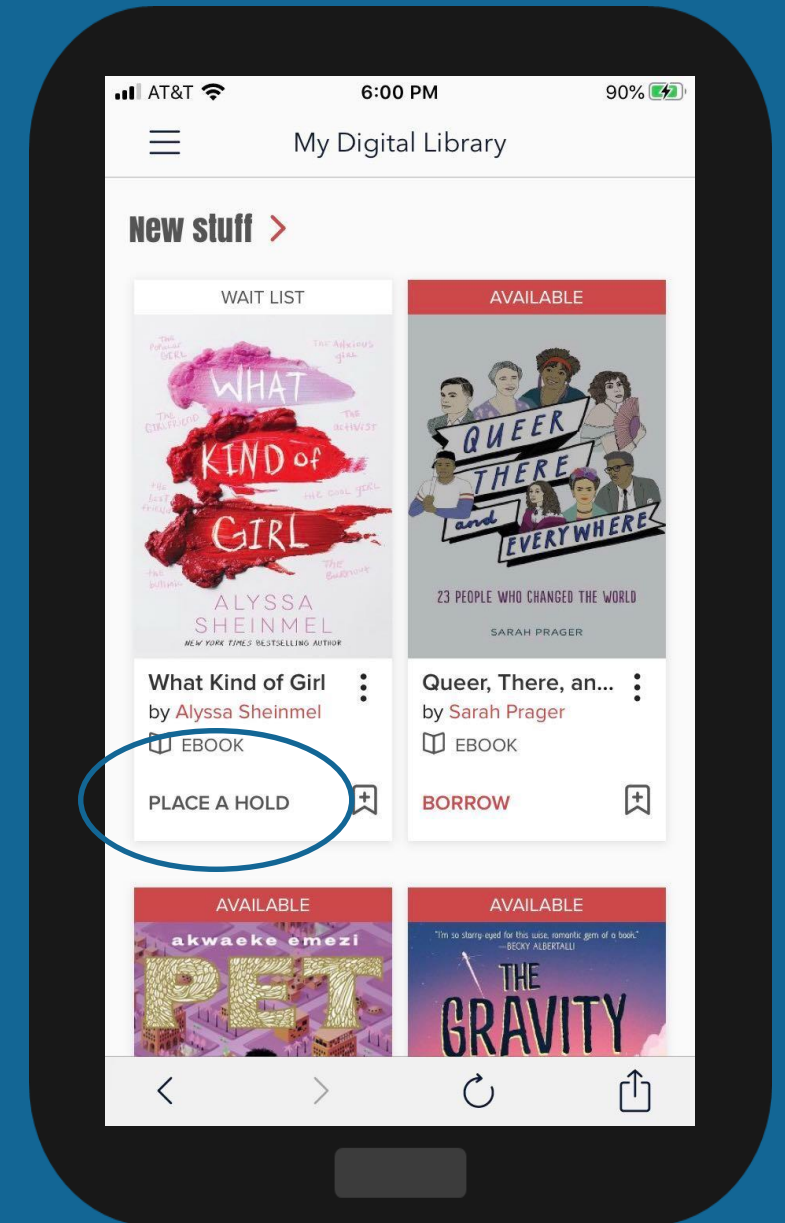

Managing Holds on the OverDrive App

OverDrive[®]

Hold

- Select **Place a Hold**
- Get **notified** when it's available
- Manage holds in your **library**

Borrowing holds

- Holds are in your **digital library**
- Borrow **instantly** or **deliver later**
- **Download** to the OverDrive app