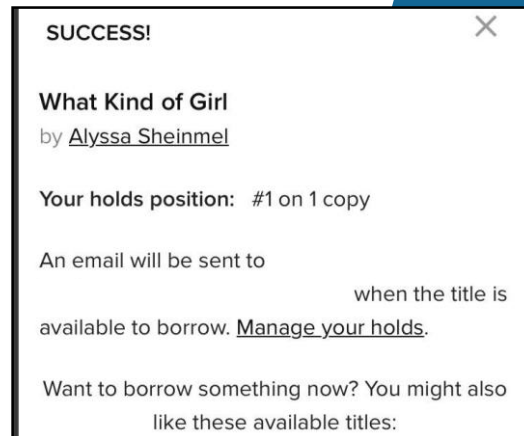

Managing Holds on the OverDrive App

OverDrive[®]

Hold

- Select **Place a Hold**
- Get **notified** when it's available
- Manage holds in your **library**

Borrowing holds

- Holds are in your **digital library**
- Borrow **instantly** or **deliver later**
- **Download** to the OverDrive app