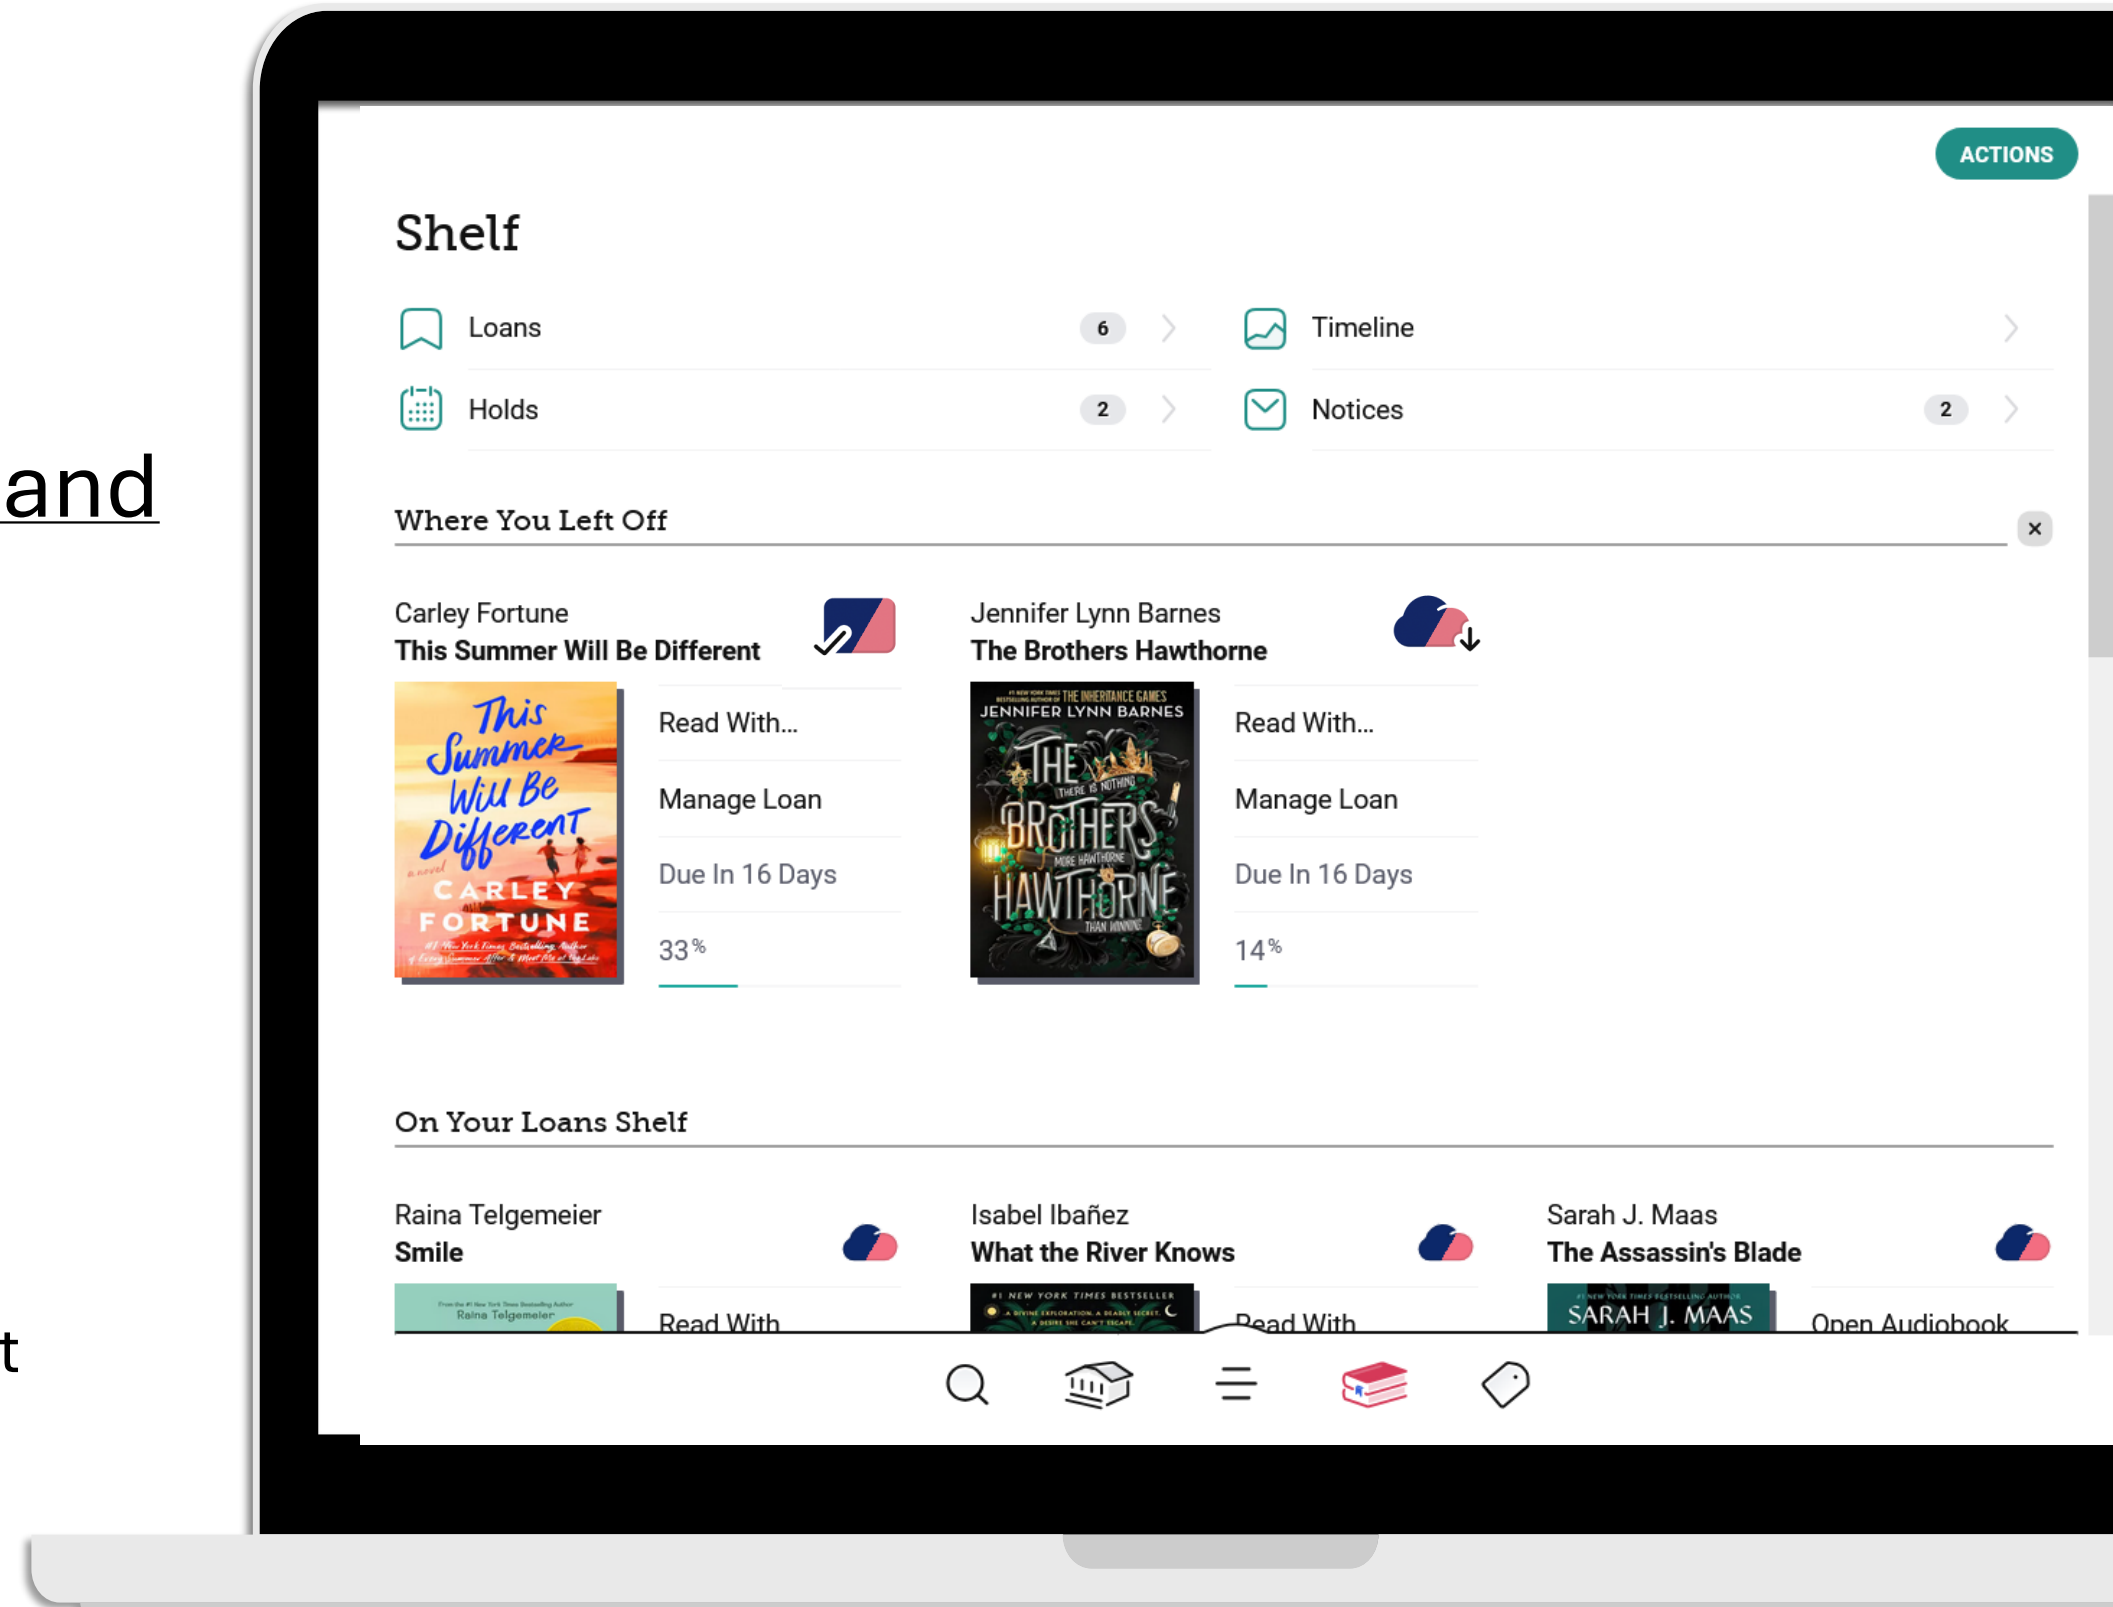

Have additional questions? Checkout our [Libby help site!](#)